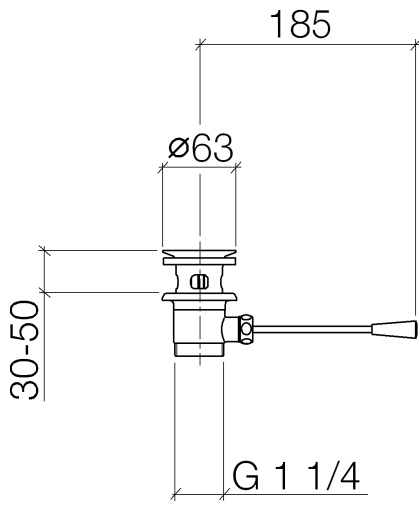

Basin Waste 1 1/4" - Champagne (22kt Gold)

IMO

10 300 970

- length of knee lever 185 mm
- Only suitable for basins with an overflow.

Fits: IMO, LULU, MADISON, MEM, TARA, CL.1, LISSÉ, VAIA, META, CYO

	Champagne (22kt Gold)	10 300 970-47
	Chrome	10 300 970-00
	Brushed Platinum	10 300 970-06
	Platinum	10 300 970-08
	Durabrand (23kt Gold)	10 300 970-09
	Dark Chrome	10 300 970-19
	Light Gold	10 300 970-26
	Brushed Light Gold	10 300 970-27
	Brushed Durabrand (23kt Gold)	10 300 970-28
	Matte Black	10 300 970-33
	Brushed Bronze	10 300 970-42
	Brushed Champagne (22kt Gold)	10 300 970-46
	Brushed Chrome	10 300 970-93
	Brushed Dark Platinum	10 300 970-99

10 300 970

10 300 970

Parts for other finishes can be found here: [Chrome](#)

Spare parts list

No.	Item Number	Name	Quantity used	Delivery time
1	90 11 01 026 00-47	cup	1	30
2	04 31 20 016 00-47	plug	1	30
3	04 28 10 026 00 90	accessories	1	2
4	09 14 03 025 90	seal	1	2
5	09 11 01 023-47	cup	1	30
6	09 14 05 040 90	seal	1	2
7	09 31 09 055-47	pull-rod	1	30
8	09 30 11 049 90	disc	1	2
9	09 23 30 003-47	nut	1	30
10	09 20 01 040-47	handle	1	30